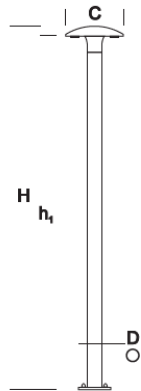

ELMARCO
GOOD FORM FOR LIGHTING

ELMARCO Technika Świetlna Sp. z o.o. Sp. K.
Ul. Krzemowa 7, 81-577 Gdynia,
tel. (58) 552 84 27

Park Lantern KANIA 4,0

OPTICS

„S”

DETAILED DESCRIPTION

| INDEX | NAZWA NAME | WYMIARY / DIMENSIONS (cm) | | ŹRÓDŁO ŚWIATEŁA / SOURCE OF LIGHT | | | OPRAWA / FIXTURE | | | FUNDAMENT FOUNDATION |
|-----------------|--------------|---------------------------|-------|-----------------------------------|------|--------|------------------|------|--------|----------------------|
| | | H/h ₁ | D/C | W | lm | lm / W | W | lm | lm / W | |
| 190-1111-400039 | KANIA LP 4,0 | 400/395/- | 10/50 | 19,5 | 3900 | 190 | 24 | 3000 | 125 | FBK-90/18 |

Data for: Ra > 80, 4000K, 700mA. Source of light and integrated control gear, replacement only by the manufacturer's service.

PRODUCT DESCRIPTION

The modern, universal form of the lantern consists of an aluminium cylindrical column, on which luminaire is placed on it.

HEIGHT: 4 m

TECHNICAL SPECIFICATIONS

| | |
|------------------------|--------------------------------------|
| Voltage | 230 V |
| Source power / fixture | Recommended: Integrated 36 W/5375 lm |
| Lifetime | 80.000 h LB 80/20 |
| Optics | S |
| Ambient temperature | -30 ÷ +45 |
| Light color | 4000 3000 * |
| Ingress Protection | IP66 |
| Protection class | I II * |
| CE | Yes |