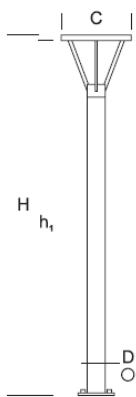

## Garden Lamp BRETANIA 0,6

### DETAILED DESCRIPTION

INDEX	NAZWA NAME	WYMIARY / DIMENSIONS (cm)		ŹRÓDŁO ŚWIATEŁA / SOURCE OF LIGHT			OPRAWA / FIXTURE			FUNDAMENT FOUNDATION
		H/h <sub>1</sub>	D/C	W	lm	lm / W	W	lm	lm / W	
172-00..-000183	BRETANIA LO 0,6	60/55	10/25	6,5	1200	190	8	1000	124	FBO-35/9

### PRODUCT DESCRIPTION

Modern, universal form of the lantern made of an aluminum cylindrical column, on which is placed inverted cone-shaped fixture. The LED light source is fixed in the upper part of the lantern (tight).

HEIGHT: 0,6 m