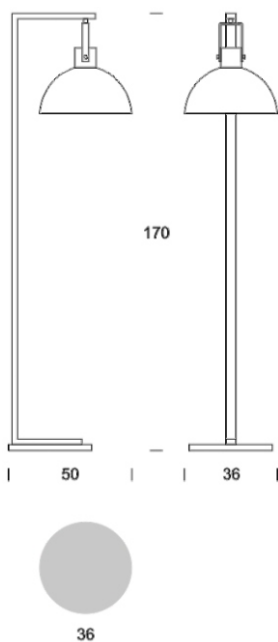

FLOOR LAMP KILONIA

PRODUCT DESCRIPTION

The Kilonia series consists of elegant lamps with a simple, timeless form, which fit well in both modern and more classic interiors. The subdued design and refined proportions make the fixtures a subtle yet distinctive element of the interior design. This is practical lighting for home and commercial spaces — functional, aesthetic and easy to match to different interior styles.

TECHNICAL DATA

Number of light sources	1
Voltage	230 V
Source of light	Recommended: 1 x E27
Optics	S
Light color	-
Protection class - selection	I
Degree of protection	IP20
CE ∇ \oplus	Yes
Mounting	On the floor

MATERIAL - FINISH - VARIANTS

Body material/lampshade	Metal
Metal color	<div style="display: flex; align-items: center;"> <div style="width: 20px; height: 15px; background-color: black; margin-right: 5px;"></div> Black </div> <div style="display: flex; align-items: center; margin-top: 5px;"> <div style="width: 20px; height: 15px; background-color: white; margin-right: 5px;"></div> White </div> <div style="display: flex; align-items: center; margin-top: 5px;"> <div style="width: 20px; height: 15px; background-color: gold; margin-right: 5px;"></div> Gold </div> <div style="border: 1px solid black; padding: 2px; margin-top: 5px; text-align: center;">RAL</div>