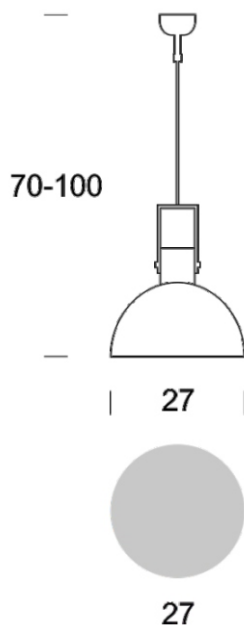

## PENDANT LAMP KILONIA M

### TECHNICAL DATA

Number of light sources	4
Voltage	230 V
Source of light	Recommended: 4 x E27
Optics	<b>S</b>
Light color	-
Protection class - selection	<b>I</b>
Degree of protection	IP20
CE	Yes
Mounting	On the ceiling

### MATERIAL - FINISH - VARIANTS

Body material/lampshade	Metal	
Metal color		Black
		White
		Gold
	<input type="text" value="RAL"/>	
Switching on	Switch in the wall	