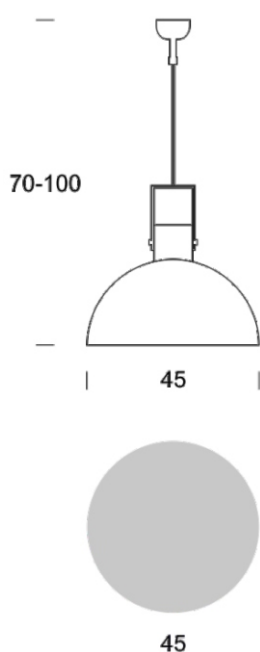

PENDANT LAMP KILONIA D

PRODUCT DESCRIPTION

The Kilonia series consists of elegant lamps with a simple, timeless form, which fit well in both modern and more classic interiors. The subdued design and refined proportions make the fixtures a subtle yet distinctive element of the interior design. This is practical lighting for home and commercial spaces — functional, aesthetic and easy to match to different interior styles.

TECHNICAL DATA

Number of light sources	4
Voltage	230 V
Source of light	Recommended: 4 x E27
Optics	S
Light color	-
Protection class - selection	I
Degree of protection	IP20
CE	Yes
Mounting	On the ceiling

MATERIAL - FINISH - VARIANTS

Body material/lampshade	Metal
Metal color	RAL Black White Gold

Switching on	Switch in the wall

LOGISTICS

Packaging	a collective carton according to order individual carton