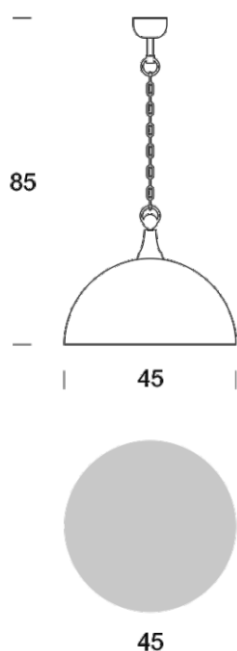

PENDANT LAMP KILONIA PLUS

PRODUCT DESCRIPTION

The Kilonia series consists of elegant lamps with a simple, timeless form, which fit well in both modern and more classic interiors. The subdued design and refined proportions make the fixtures a subtle yet distinctive element of the interior design. This is practical lighting for home and commercial spaces — functional, aesthetic and easy to match to different interior styles.

TECHNICAL DATA

Number of light sources	1
Voltage	230 V
Source of light	Recommended: 1 x E27
Optics	S
Light color	-
Protection class - selection	I
Degree of protection	IP20
CE ∇ $\oplus$	Yes
Mounting	On the ceiling

MATERIAL - FINISH - VARIANTS

Body material/lampshade	Metal
Metal color	RAL Black White Gold

Switching on	Switch in the wall

LOGISTICS

Packaging	a collective carton according to order individual carton