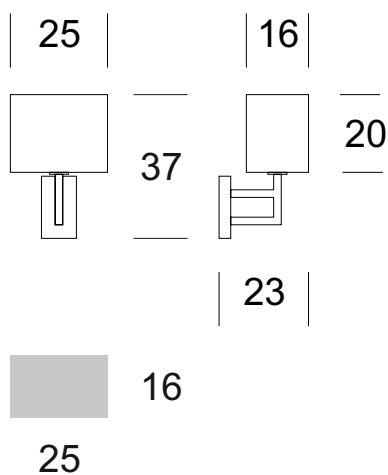

SCONCE ALASKA

PRODUCT DESCRIPTION

ALASKA lamps thanks to their sophisticated combination of shapes and forms are good proposition for those who seek unusual style. Exceptional design of ALASKA lamps makes the interiors feel unique.

TECHNICAL DATA

Number of light sources	1
Voltage	230 V
Source of light	Recommended: 1 x E-27
Optics	S
Light color	-
Protection class	I
Degree of protection	IP20
CE ∇ $\oplus$	Yes
Mounting	On the wall

MATERIAL - FINISH - VARIANTS

Body material	Metal
Metal colour	Inox
Lampshade material	Synetic fabric / PVC
	Ecru
	Grey
	Black
Switching on	Switch in the wall

LOGISTICS

Packaging	a collective carton according to order individual carton
Weight	max. 1 kg