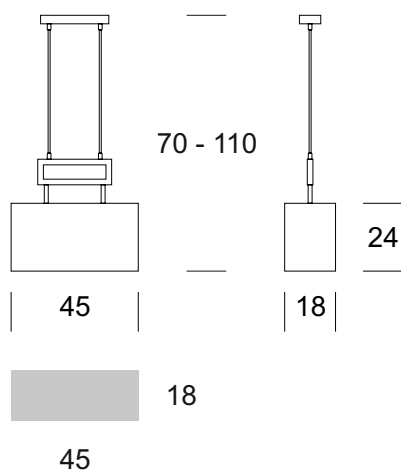

PENDANT LAMP regulated ALASKA

PRODUCT DESCRIPTION

ALASKA lamps thanks to their sophisticated combination of shapes and forms are good proposition for those who seek unusual style. Exceptional design of ALASKA lamps makes the interiors feel unique.

TECHNICAL DATA

Number of light sources	2
Voltage	230 V
Source of light	Recommended: 2 x E-27
Optics	S
Light color	-
Protection class	I
Degree of protection	IP20
CE	Yes
Montaż	On the ceiling

MATERIAL - FINISH - VARIANTS

Body material	Metal
Metal colour	Inox
Lampshade material	Synetic fabric / PVC
	Ecru
	Grey
	Black
Switching on	Switch in the wall

LOGISTICS

Packaging	a collective carton according to order individual carton
Weight	max. 1 kg