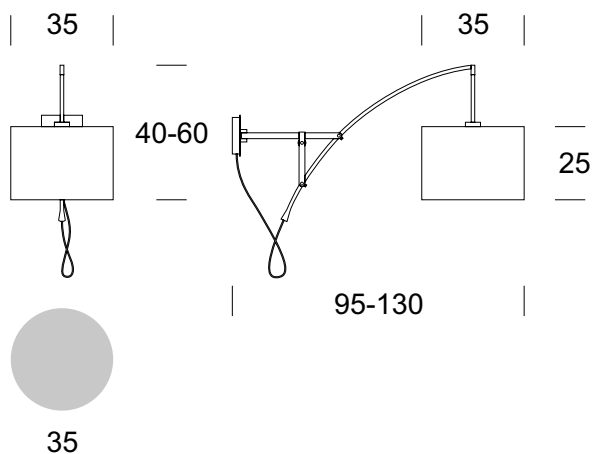

SCONCE AURA

PRODUCT DESCRIPTION

The AURA series means elegant fittings that may be used in modern flats or hotel interiors. The metal body of AURA lamps is a combination of smooth parts in inox colour and slightly rough black metal and is mostly responsible for the unique design of AURA family products. The lamp may be regulated in left/right and up/down. Colour of shade can be different.

TECHNICAL DATA

Number of light sources	1
Voltage	230 V
Source of light	Recommended: 1x E-27
Optics	S
Light color	-
Protection class	I
Degree of protection	IP20
CE	Yes
Mounting	On the wall

MATERIAL - FINISH - VARIANTS

Body material	Metal
Metal colour	Inox Black
Lampshade material	Synetic fabric / PVC
	Ecru Grey Black Dark red
Switching on	Switch in the wall

LOGISTICS

Packaging	a collective carton according to order individual carton
-----------	---