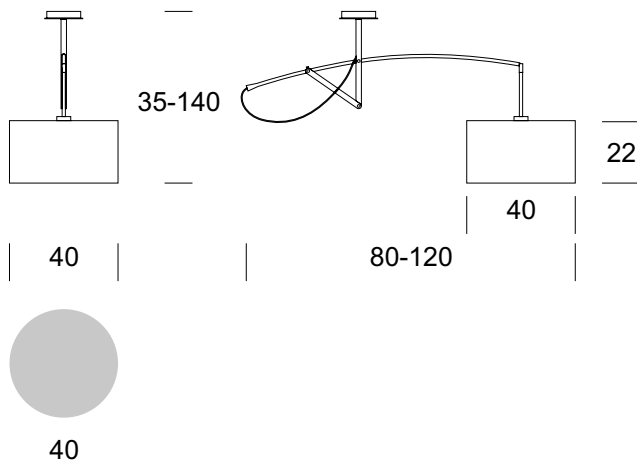

PENDANT LAMP AURA

Luminaire data

Recommended light sources

PRODUCT DESCRIPTION

The AURA series means elegant fittings that may be used in modern flats or hotel interiors. The metal body of AURA lamps is a combination of smooth parts in inox colour and slightly rough black metal and is mostly responsible for the unique design of AURA family products. The lamp may be regulated in left/right and up/down. Colour of shade can be different.

TECHNICAL DATA

Number of light sources	1
Voltage	230 V
Source of light	Recommended: 1x E-27
Optics	S
Light color	-
Protection class	I
Degree of protection	IP20
CE	Yes
Mounting	On the ceiling

MATERIAL - FINISH - VARIANTS

Body material	Metal
Metal colour	Inox Black
Lampshade material	Synetic fabric / PVC
	Ecru Grey Black Dark red
Switching on	Switch in the wall

LOGISTICS

Packaging	a collective carton according to order individual carton
-----------	---