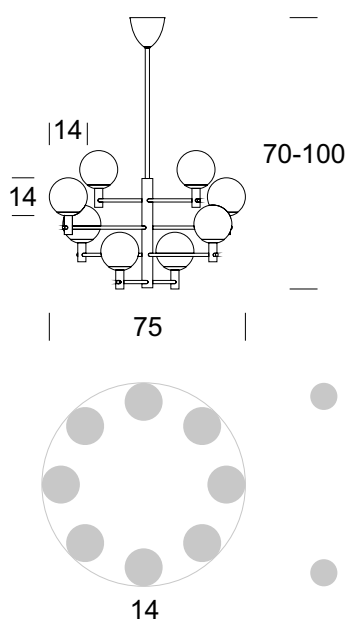

CHANDELIER BALI K 8

Luminaire data

Recommended light sources

PRODUCT DESCRIPTION

BALI is a series designed with modern interiors in mind. The use of multiple light sources, arranged at different levels and different arm lengths creates an interesting effect. Each level can be moved left or right along a circle.

TECHNICAL DATA

Number of light sources	8
Voltage	230 V
Source of light	Recommended: 8 x G9
Optics	S
Light color	-
Protection class	I
Degree of protection	IP20
CE ∇ \oplus	Yes
Mounting	On the ceiling

MATERIAL - FINISH - VARIANTS

Body material	Metal
Metal colour	<div style="display: flex; align-items: center;"> <div style="width: 20px; height: 15px; background-color: black; margin-right: 5px;"></div> Black </div> <div style="display: flex; align-items: center; margin-top: 5px;"> <div style="width: 20px; height: 15px; background-color: #cccccc; margin-right: 5px;"></div> Inox </div> <div style="display: flex; align-items: center; margin-top: 5px;"> <div style="width: 20px; height: 15px; background-color: #d4af37; margin-right: 5px;"></div> Gold </div>
Lampshade material	Glass