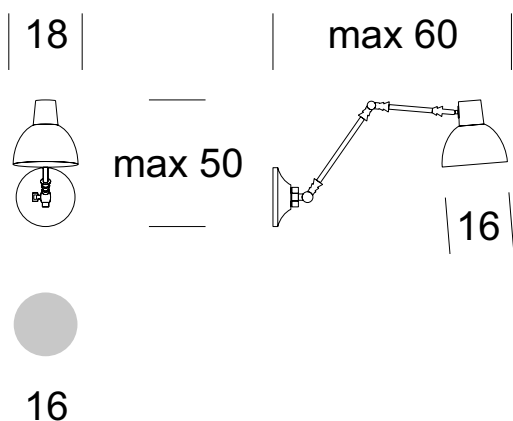

SCONCE BD K 1

PRODUCT DESCRIPTION

BD series of lamps is classical connection of simplicity and elegance. Specialistic joints allow precise positioning of light in the desired direction.

TECHNICAL DATA

Number of light sources	1
Voltage	230 V
Source of light	Recommended: 1x E-27
Optics	S
Light color	-
Protection class	I
Degree of protection	IP20
CE ∇ \oplus	Yes
Mounting	On the wall

MATERIAL - FINISH - VARIANTS

Body material	Metal
Metal colour	Gold Black
Lampshade material	Metal
	Gold Black
Switching on	Switch in the wall

LOGISTICS

Packaging	a collective carton according to order individual carton
Weight	max. 1 kg