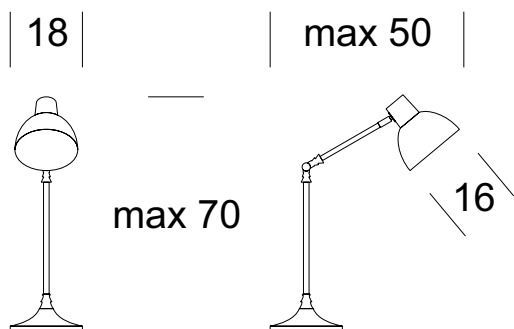

STUDY LAMP BD K

16

PRODUCT DESCRIPTION

BD series of lamps is classical connection of simplicity and elegance. Specialistic joints allow precise positioning of light in the desired direction.

TECHNICAL DATA

Number of light sources	1
Voltage	230 V
Source of light	Recommended: 1x E-27
Optics	S
Light color	-
Protection class	I
Degree of protection	IP20
CE	Yes
Mounting	-

MATERIAL - FINISH - VARIANTS

Body material	Metal
Metal colour	Gold Black
Lampshade material	Metal
	Gold Black
Switching on	On cable