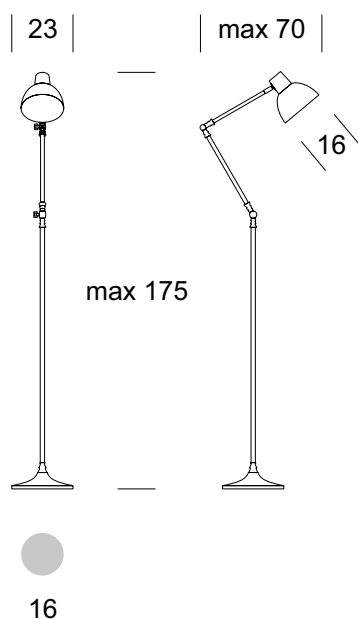

FLOOR LAMP BD K

PRODUCT DESCRIPTION

BD series of lamps is classical connection of simplicity and elegance. Specialistic joints allow precise positioning of light in the desired direction.

TECHNICAL DATA

Number of light sources	1
Voltage	230 V
Source of light	Recommended: 1x E-27
Optics	S
Light color	-
Protection class	I
Degree of protection	IP20
CE ∇ \oplus	Yes
Mounting	-

MATERIAL - FINISH - VARIANTS

Body material	Metal
Metal colour	Gold Black
Lampshade material	Metal
	Gold Black
Switching on	On cable

LOGISTICS

Packaging	a collective carton according to order individual carton
Weight	max. 7 kg