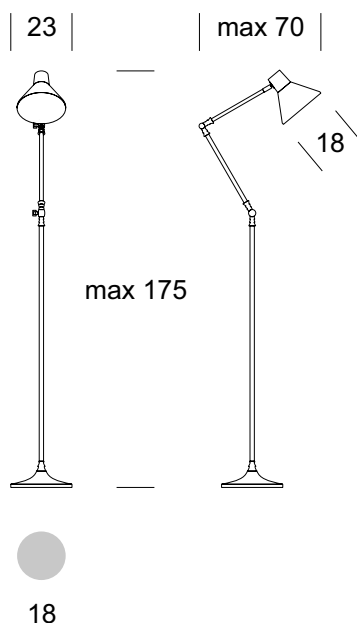

FLOOR LAMP BD S

PRODUCT DESCRIPTION

BD series of lamps is classical connection of simplicity and elegance. Specialistic joints allow precise positioning of light in the desired direction.

TECHNICAL DATA

Number of light sources	1
Voltage	230 V
Source of light	Recommended: 1x E-27
Optics	S
Light color	-
Protection class	I
Degree of protection	IP20
CE ∇ \oplus	Yes
Mounting	-

MATERIAL - FINISH - VARIANTS

Body material	Metal
Metal colour	Gold Black
Lampshade material	Metal
	Gold Black
Switching on	On cable

LOGISTICS

Packaging	a collective carton according to order individual carton
Weight	max. 7 kg