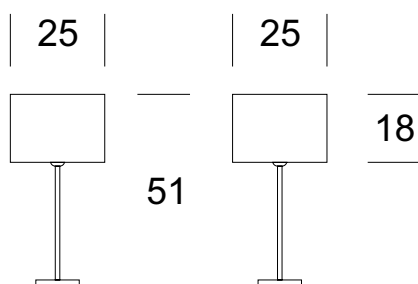

STUDY LAMP BISHOP

25