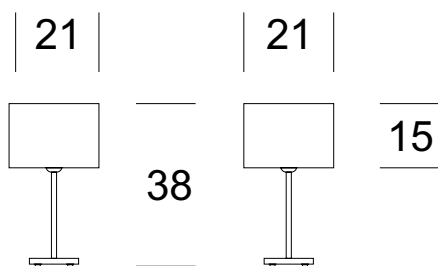

NIGHT LAMP BISHOP

21