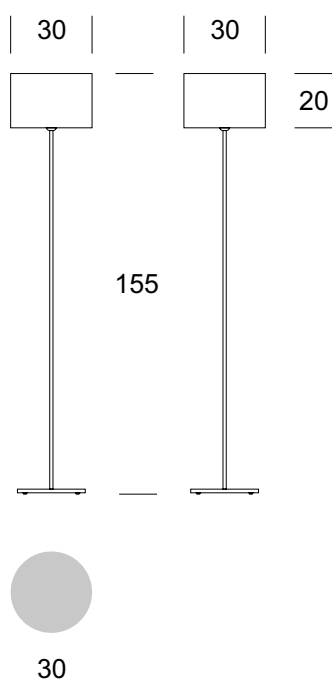

## FLOOR LAMP BISHOP

### TECHNICAL DATA

Number of light sources	1
Voltage	230 V
Source of light	Recommended: 1x E-27
Optics	<b>S</b>
Light color	-
Protection class	<b>I</b>
Degree of protection	IP20
CE $\nabla$ $\oplus$	Yes
Mounting	-