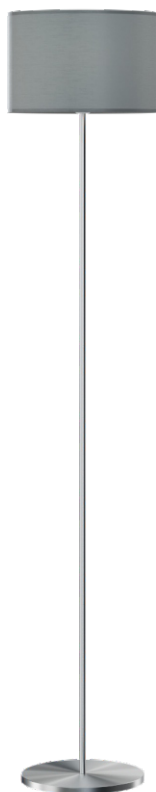

## FLOOR LAMP BISHOP

### PRODUCT DESCRIPTION

Series of lamps BISHOP is simple in form and elegant luminaires, which are used in modern hotel and residential interiors. The metal body of the lamp can be painted on request in any RAL color. Color Shade of your choice (plain), matching the color of the metal. This combination provides a unique pattern of these lamps.

### TECHNICAL DATA

Number of light sources	1
Voltage	230 V
Source of light	Recommended: 1x E-27
Optics	<b>S</b>
Light color	-
Protection class	<b>I</b>
Degree of protection	IP20
CE $\nabla$ $\oplus$	Yes
Mounting	-

### MATERIAL - FINISH - VARIANTS

Body material	Metal
Metal colour	 <b>Inox</b>  <b>RAL</b>
Lampshade material	Synetic fabric / PVC
	 <b>Ecru</b>  <b>Grey</b>  <b>Black</b>  <b>Dark red</b>
Switching on	On cable