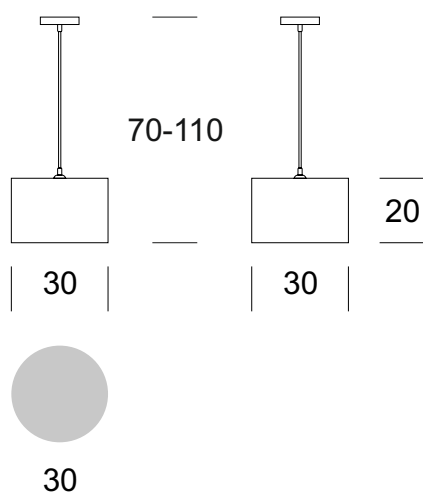

ELMARCO
GOOD FORM FOR LIGHTING

ELMARCO Technika Świetlna Sp. z o.o. Sp. K.
Ul. Krzemowa 7, 81-577 Gdynia,
tel. (58) 552 84 27

PENDANT LAMP BISHOP R

PRODUCT DESCRIPTION

Series of lamps BISHOP is simple in form and elegant luminaires, which are used in modern hotel and residential interiors. The metal body of the lamp can be painted on request in any RAL color. Color Shade of your choice (plain), matching the color of the metal. This combination provides a unique pattern of these lamps.

TECHNICAL DATA

Number of light sources	1
Voltage	230 V
Source of light	Recommended: 1x E-27
Optics	S
Light color	-
Protection class	I
Degree of protection	IP20
CE ∇ $\oplus$	Yes
Mounting	On the ceiling

MATERIAL - FINISH - VARIANTS

Body material	Metal
Metal colour	Inox RAL
Lampshade material	Synetic fabric / PVC
	Ecru Grey Black Dark red
Switching on	Switch in the wall

LOGISTICS

Packaging	a collective carton according to order individual carton