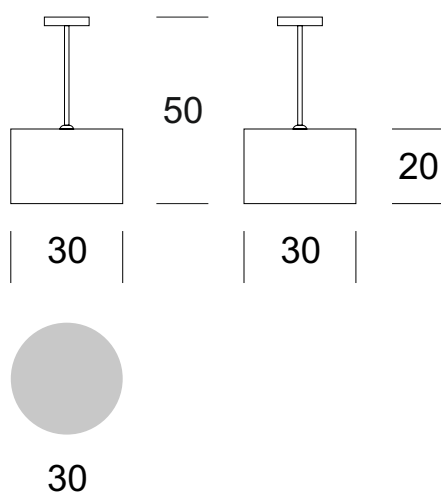

## PENDANT LAMP BISHOP S

### TECHNICAL DATA

Number of light sources	1
Voltage	230 V
Source of light	Recommended: 1x E-27
Optics	<b>S</b>
Light color	-
Protection class	<b>I</b>
Degree of protection	IP20
CE $\nabla$ $\oplus$	Yes
Mounting	On the ceiling