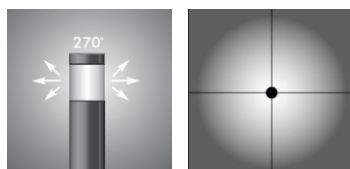

OPTICS

„S”

DETAILED DESCRIPTION

INDEX	NAZWA NAME	WYMIARY / DIMENSIONS (cm)		ŹRÓDŁO ŚWIATŁA / SOURCE OF LIGHT			OPRAWA / FIXTURE			FUNDAMENT FOUNDATION
		H/h₁/h₂	w	W	lm	lm / W	W	lm	lm / W	
173-00.-000004	BOLARD M. KM	30/-	25/13,3	10	-	-	10	-	-	-