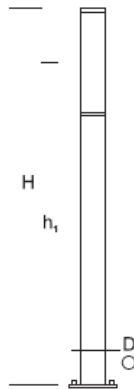

Garden Lamp BOLARD M 0,6

OPTICS

„S”

DETAILED DESCRIPTION

INDEX	NAZWA NAME	WYMIARY / DIMENSIONS (cm)		ŹRÓDŁO ŚWIATEŁA / SOURCE OF LIGHT			OPRAWA / FIXTURE			FUNDAMENT FOUNDATION
		H/h ₁ /h ₂	D	W	lm	lm / W	W	lm	lm / W	
172-00.-000200	BOLARD M LO 0,6	60/55	-/13,3	6,5	1230	190	8	880	110	FBO-35/7,5

Data for: Ra > 80, 4000K, 700mA. Source of light and integrated control gear, replacement only by the manufacturer's service.

PRODUCT DESCRIPTION

The modern simple form of the luminaire is built with an aluminum body, attached to the foundation. The upper part is an optical chamber with an LED source and a frosted PMMA diffuser, which eliminates glare. Designed for: illumination of public spaces, parks, etc.

HEIGHT: 0,6 m

TECHNICAL SPECIFICATIONS

Voltage	230 V
Source power / fixture	Recommended: integrated 8 W/880 lm
Lifetime	70.000 h LB 80/20
Optics	S
Ambient temperature	-30 ÷ +45
Light color	4000 3000 *
Ingress Protection	IP65
Protection class	I II *
CE	Yes