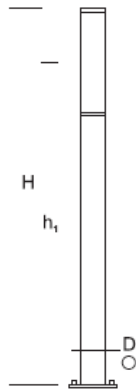

## Garden Lamp BOLARD M 1,2 E27

### DETAILED DESCRIPTION

INDEX	NAZWA NAME	WYMIARY / DIMENSIONS (cm)		ŹRÓDŁO ŚWIATEŁA / SOURCE OF LIGHT			OPRAWA / FIXTURE			FUNDAMENT FOUNDATION
		H/h <sub>1</sub> /h <sub>2</sub>	D	W	lm	lm / W	W	lm	lm / W	
172-00.-000215	BOLARD M LO 1,2 E27	120/115	-/13,3	10	-	-	10	-	-	FBO-50/7,5

### PRODUCT DESCRIPTION

The modern simple form of the luminaire is built with an aluminum body, attached to a foundation. The upper part is an optical chamber with a frosted PMMA diffuser that eliminates glare. Designed for: illumination of public spaces, parks, etc.

HEIGHT: 1,2 m