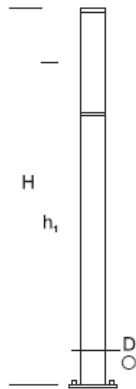

Garden Lamp BOLARD M 1,2

OPTICS

„S”

DETAILED DESCRIPTION

INDEX	NAZWA NAME	WYMIARY / DIMENSIONS (cm)		ŹRÓDŁO ŚWIATEŁA / SOURCE OF LIGHT			OPRAWA / FIXTURE			FUNDAMENT FOUNDATION
		H/h ₁ /h ₂	D	W	lm	lm / W	W	lm	lm / W	
172-00.-000201	BOLARD M LO 1,2	120/115	-/13,3	6,5	1230	190	8	880	110	FBO-50/7,5

Data for: Ra > 80, 4000K, 700mA. Source of light and integrated control gear, replacement only by the manufacturer's service.

PRODUCT DESCRIPTION

The modern simple form of the luminaire is built with an aluminum body, attached to the foundation. The upper part is an optical chamber with an LED source and a frosted PMMA diffuser, which eliminates glare. Designed for: illumination of public spaces, parks, etc.

HEIGHT: 1,2 m

TECHNICAL SPECIFICATIONS

Voltage	230 V
Source power / fixture	Recommended: integrated 8 W/1230 lm
Lifetime	70.000 h LB 80/20
Optics	S
Ambient temperature	-30 ÷ +45
Light color	4000 3000 *
Ingress Protection	IP65
Protection class	I II *
CE	Yes