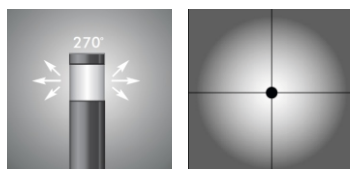

ELMARCO
GOOD FORM FOR LIGHTING

ELMARCO Technika Świetlna Sp. z o.o. Sp. K.
Ul. Krzemowa 7, 81-577 Gdynia,
tel. (58) 552 84 27

Garden Lamp BOLARD M 2,0

OPTICS

„S”

DETAILED DESCRIPTION

INDEX	NAZWA NAME	WYMIARY / DIMENSIONS (cm)		ŹRÓDŁO ŚWIATEŁA / SOURCE OF LIGHT			OPRAWA / FIXTURE			FUNDAMENT FOUNDATION
		H/h ₁ /h ₂	D	W	lm	lm / W	W	lm	lm / W	
172-00.-000202	BOLARD M LO 2,0	200/175	-/13,3	25,5	4000	155	29,5	3600	120	FBO-60/12,5

Data for: Ra > 80, 4000K, 700mA. Source of light and integrated control gear, replacement only by the manufacturer's service.

PRODUCT DESCRIPTION

The modern simple form of the luminaire is built with an aluminum body, attached to the foundation. The upper part is an optical chamber with an LED source and a frosted PMMA diffuser, which eliminates glare. Designed for: illumination of public spaces, parks, etc.

HEIGHT: 2 m

TECHNICAL SPECIFICATIONS

Voltage	230 V
Source power / fixture	Recommended: integrated 29,5 W/3600 lm
Lifetime	70.000 h LB 80/20
Optics	S
Ambient temperature	-30 ÷ +45
Light color	4000 3000 *
Ingress Protection	IP65
Protection class	I II *
CE	Yes