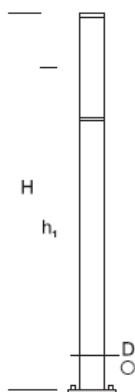

ELMARCO
GOOD FORM FOR LIGHTING

ELMARCO Technika Świetlna Sp. z o.o. Sp. K.
Ul. Krzemowa 7, 81-577 Gdynia,
tel. (58) 552 84 27

Garden Lamp BOLARD M 2,0

OPTICS

„S”

DETAILED DESCRIPTION

INDEX	NAZWA NAME	WYMIARY / DIMENSIONS (cm)		ŹRÓDŁO ŚWIATEŁA / SOURCE OF LIGHT			OPRAWA / FIXTURE			FUNDAMENT FOUNDATION
		H/h ₁ /h ₂	D	W	lm	lm / W	W	lm	lm / W	
172-00.-000202	BOLARD M LO 2,0	200/175	-/13,3	25,5	4000	155	29,5	3600	120	FBO-60/12,5

Data for: Ra > 80, 4000K, 700mA. Source of light and integrated control gear, replacement only by the manufacturer's service.

PRODUCT DESCRIPTION

The modern simple form of the luminaire is built with an aluminum body, attached to the foundation. The upper part is an optical chamber with an LED source and a frosted PMMA diffuser, which eliminates glare. Designed for: illumination of public spaces, parks, etc.

HEIGHT: 2 m

TECHNICAL SPECIFICATIONS

Voltage	230 V
Source power / fixture	Recommended: integrated 29,5 W/3600 lm
Lifetime	70.000 h LB 80/20
Optics	S
Ambient temperature	-30 ÷ +45
Light color	4000 3000 *
Ingress Protection	IP65
Protection class	I II *
CE	Yes