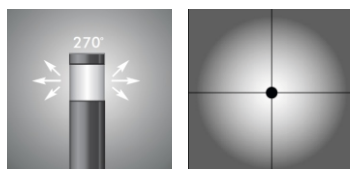

OPTICS

„S”

DETAILED DESCRIPTION

INDEX	NAZWA NAME	WYMIARY / DIMENSIONS (cm)		ŹRÓDŁO ŚWIATEŁA / SOURCE OF LIGHT			OPRAWA / FIXTURE			FUNDAMENT FOUNDATION
		H/h₁/h₂	D	W	lm	lm / W	W	lm	lm / W	
172-00.-000203	BOLARD M LO 2,5	249/224	-/13,3	25,5	4000	155	29,5	3600	120	FBO-60/12,5

Data for: Ra > 80, 4000K, 700mA. Source of light and integrated control gear, replacement only by the manufacturer's service.