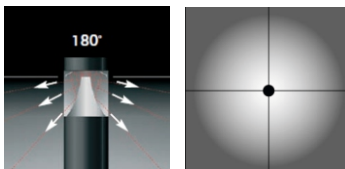

ELMARCO
GOOD FORM FOR LIGHTING

ELMARCO Technika Świetlna Sp. z o.o. Sp. K.
Ul. Krzemowa 7, 81-577 Gdynia,
tel. (58) 552 84 27

Garden Lamp BOLARD O 0,6

OPTICS

„S”

DETAILED DESCRIPTION

INDEX	NAZWA NAME	WYMIARY / DIMENSIONS (cm)		ŹRÓDŁO ŚWIATEŁA / SOURCE OF LIGHT			OPRAWA / FIXTURE			FUNDAMENT FOUNDATION
		H/h ₁ /h ₂	D	W	lm	lm / W	W	lm	lm / W	
172-00.-000204	BOLARD O LO 0,6	60/55	-/13,3	6,5	1200	190	8	880	110	FBO-35/7,5

Data for: Ra > 80, 4000K, 700mA. Source of light and integrated control gear, replacement only by the manufacturer's service.

PRODUCT DESCRIPTION

Modern, simple form of the fixture made of an aluminum body fixed to the foundation and an optical chamber made of transparent PMMA, inside which is placed LED light source and reflector made of polished aluminum. Designed for: illumination of public spaces, parks, gardens, etc.

HEIGHT: 0,6 m

TECHNICAL SPECIFICATIONS

Voltage	230 V
Source power / fixture	Recommended: Integrated 8 W/880 lm
Lifetime	70.000 h LB 80/20
Optics	S
Ambient temperature	-30 +45
Light color	4000 3000 *
Ingress Protection	IP65
Protection class	I II *
CE	Yes