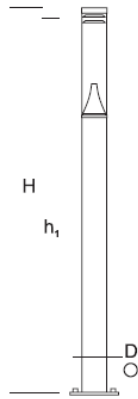

ELMARCO
GOOD FORM FOR LIGHTING

ELMARCO Technika Świetlna Sp. z o.o. Sp. K.
Ul. Krzemowa 7, 81-577 Gdynia,
tel. (58) 552 84 27

Garden Lamp BOLARD O 0,6

OPTICS

„S”

DETAILED DESCRIPTION

INDEX	NAZWA NAME	WYMIARY / DIMENSIONS (cm)		ŹRÓDŁO ŚWIATEŁA / SOURCE OF LIGHT			OPRAWA / FIXTURE			FUNDAMENT FOUNDATION
		H/h ₁ /h ₂	D	W	lm	lm / W	W	lm	lm / W	
172-00.-000204	BOLARD O LO 0,6	60/55	-/13,3	6,5	1200	190	8	880	110	FBO-35/7,5

Data for: Ra > 80, 4000K, 700mA. Source of light and integrated control gear, replacement only by the manufacturer's service.

PRODUCT DESCRIPTION

Modern, simple form of the fixture made of an aluminum body fixed to the foundation and an optical chamber made of transparent PMMA, inside which is placed LED light source and reflector made of polished aluminum. Designed for: illumination of public spaces, parks, gardens, etc.

HEIGHT: 0,6 m

TECHNICAL SPECIFICATIONS

Voltage	230 V
Source power / fixture	Recommended: Integrated 8 W/880 lm
Lifetime	70.000 h LB 80/20
Optics	S
Ambient temperature	-30 +45
Light color	4000 3000 *
Ingress Protection	IP65
Protection class	I II *
CE	Yes

* choice

MECHANICAL DATA

Foundation	FBO-35/7,5
Column/body material	Aluminium
Lampshade	PMMA
Metal color	<div style="display: flex; align-items: center;"> <div style="width: 20px; height: 20px; background-color: #f0f0f0; margin-right: 5px;"></div> White 9003 </div> <div style="display: flex; align-items: center; margin-top: 5px;"> <div style="width: 20px; height: 20px; background-color: #808080; margin-right: 5px;"></div> Grey 7043 </div> <div style="display: flex; align-items: center; margin-top: 5px;"> <div style="width: 20px; height: 20px; background-color: #404040; margin-right: 5px;"></div> Graphite 7016 </div> <div style="display: flex; align-items: center; margin-top: 5px;"> <div style="width: 20px; height: 20px; background-color: #202020; margin-right: 5px;"></div> Black 9005 </div>
	RAL*