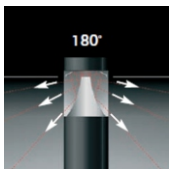

Garden Lamp BOLARD O 1,2

OPTICS

„S”

DETAILED DESCRIPTION

INDEX	NAZWA NAME	WYMIARY / DIMENSIONS (cm)		ŹRÓDŁO ŚWIATEŁA / SOURCE OF LIGHT			OPRAWA / FIXTURE			FUNDAMENT FOUNDATION
		H/h ₁	D	W	lm	lm / W	W	lm	lm / W	
172-0024-000205	BOLARD O LO 1,2	120/115	-/13,3	6,5	1200	190	8	880	110	FBO-50/7,5

Data for: Ra > 80, 4000K, 700mA. Source of light and integrated control gear, replacement only by the manufacturer's service.

PRODUCT DESCRIPTION

Modern, simple form of the fixture made of an aluminum body fixed to the foundation and an optical chamber made of transparent PMMA, inside which is placed LED light source and reflector made of polished aluminum. Designed for: illumination of public spaces, parks, gardens, etc.

HEIGHT: 1,2 m

TECHNICAL SPECIFICATIONS

Voltage	230 V
Source power / fixture	Recommended: Integrated 8 W/880 lm
Lifetime	70.000 h LB 80/20
Optics	S
Ambient temperature	-30 +45
Light color	4000 3000 *
Ingress Protection	IP65
Protection class	I II *
CE	Yes