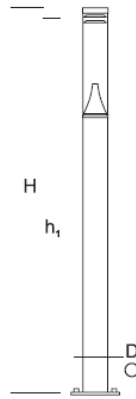

Garden Lamp BOLARD O 1,2

OPTICS

„S”

DETAILED DESCRIPTION

INDEX	NAZWA NAME	WYMIARY / DIMENSIONS (cm)		ŹRÓDŁO ŚWIATEŁA / SOURCE OF LIGHT			OPRAWA / FIXTURE			FUNDAMENT FOUNDATION
		H/h ₁	D	W	lm	lm / W	W	lm	lm / W	
172-0024-000205	BOLARD O LO 1,2	120/115	-/13,3	6,5	1200	190	8	880	110	FBO-50/7,5

Data for: Ra > 80, 4000K, 700mA. Source of light and integrated control gear, replacement only by the manufacturer's service.

PRODUCT DESCRIPTION

Modern, simple form of the fixture made of an aluminum body fixed to the foundation and an optical chamber made of transparent PMMA, inside which is placed LED light source and reflector made of polished aluminum. Designed for: illumination of public spaces, parks, gardens, etc.

HEIGHT: 1,2 m

TECHNICAL SPECIFICATIONS

Voltage	230 V
Source power / fixture	Recommended: Integrated 8 W/880 lm
Lifetime	70.000 h LB 80/20
Optics	S
Ambient temperature	-30 +45
Light color	4000 3000 *
Ingress Protection	IP65
Protection class	I II *
CE	Yes

* choice

MECHANICAL DATA

Foundation	FBO-50/7,5
Column/body material	Aluminium
Lampshade	PMMA
Metal color	<div style="display: flex; align-items: center;"> <div style="width: 20px; height: 20px; background-color: #f0f0f0; margin-right: 5px;"></div> White 9003 </div> <div style="display: flex; align-items: center; margin-top: 5px;"> <div style="width: 20px; height: 20px; background-color: #808080; margin-right: 5px;"></div> Grey 7043 </div> <div style="display: flex; align-items: center; margin-top: 5px;"> <div style="width: 20px; height: 20px; background-color: #404040; margin-right: 5px;"></div> Graphite 7016 </div> <div style="display: flex; align-items: center; margin-top: 5px;"> <div style="width: 20px; height: 20px; background-color: #202020; margin-right: 5px;"></div> Black 9005 </div>
	RAL*