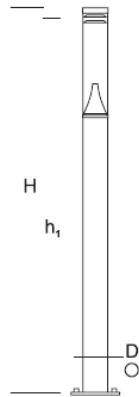

## Garden Lamp BOLARD O 2,0

### DETAILED DESCRIPTION

INDEX	NAZWA NAME	WYMIARY / DIMENSIONS (cm)		ŹRÓDŁO ŚWIATŁA / SOURCE OF LIGHT			OPRAWA / FIXTURE			FUNDAMENT FOUNDATION
		H/h <sub>1</sub>	D	W	lm	lm / W	W	lm	lm / W	
172-00.-000206	BOLARD O LO 2,0	200/195	-/13,3	16,5	3000	185	18	2000	110	FBO-60/12,5

### PRODUCT DESCRIPTION

Modern, simple form of the fixture made of an aluminum body fixed to the foundation and an optical chamber made of transparent PMMA, inside which is placed LED light source and reflector made of polished aluminum. Designed for: illumination of public spaces, parks, gardens, etc.