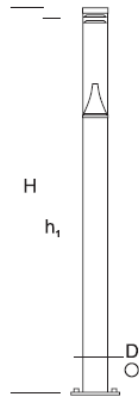

## Garden Lamp BOLARD O 2,5

### DETAILED DESCRIPTION

INDEX	NAZWA NAME	WYMIARY / DIMENSIONS (cm)		ŹRÓDŁO ŚWIATEŁA / SOURCE OF LIGHT			OPRAWA / FIXTURE			FUNDAMENT FOUNDATION
		H/h <sub>1</sub> /h <sub>2</sub>	D	W	lm	lm / W	W	lm	lm / W	
172-00.-000207	BOLARD O LO 2,5	249/244	-/13,3	16,5	3000	185	18	2000	110	FBO-60/12,5

### PRODUCT DESCRIPTION

Modern, simple form of the fixture made of an aluminum body fixed to the foundation and an optical chamber made of transparent PMMA, inside which is placed LED light source and reflector made of polished aluminum. Designed for: illumination of public spaces, parks, gardens, etc.

HEIGHT: 2,5 m