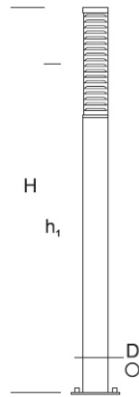

ELMARCO
GOOD FORM FOR LIGHTING

ELMARCO Technika Świetlna Sp. z o.o. Sp. K.
Ul. Krzemowa 7, 81-577 Gdynia,
tel. (58) 552 84 27

Garden Lamp BOLARD R 0,6

OPTICS

„S”

DETAILED DESCRIPTION

INDEX	NAZWA NAME	WYMIARY / DIMENSIONS (cm)		ŹRÓDŁO ŚWIATEŁA / SOURCE OF LIGHT			OPRAWA / FIXTURE			FUNDAMENT FOUNDATION
		H/h ₁	D	W	lm	lm / W	W	lm	lm / W	
172-00.-000064	BOLARD R LO 0,6	60/55	-/13,3	6,5	1230	190	8	880	110	FBO-35/7,5

Data for: Ra > 80, 4000K, 700mA. Source of light and integrated control gear, replacement only by the manufacturer's service.

PRODUCT DESCRIPTION

Modern, simple form of the fixture made of an aluminum body, fixed to the foundation. The upper part is an optical chamber with a LED source. Diffuser made of transparent PMMA. Applied rasters eliminate glare and provide proper light distribution.

Designed for: illumination of public spaces, parks, etc.

HEIGHT: 0,6 m

TECHNICAL SPECIFICATIONS

Voltage	230 V
Source power / fixture	Recommended: Integrated 8 W/880 lm
Lifetime	70.000 h LB 80/20
Optics	S
Ambient temperature	-30 ÷ +45
Light color	4000 3000 *
Ingress Protection	IP65
Protection class	I II *
CE	Yes