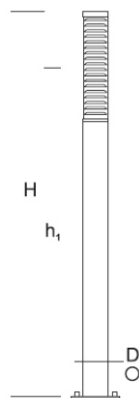

Garden Lamp BOLARD R 2,5

OPTICS

„S”

DETAILED DESCRIPTION

INDEX	NAZWA NAME	WYMIARY / DIMENSIONS (cm)		ŹRÓDŁO ŚWIATŁA / SOURCE OF LIGHT			OPRAWA / FIXTURE			FUNDAMENT FOUNDATION
		H/h ₁ /h ₂	D	W	lm	lm / W	W	lm	lm / W	
172-00..-000048	BOLARD R LO 2,5	249/224	-/13,3	25,5	4000	155	29,5	3600	120	FBO-60/12,5

Data for: Ra > 80, 4000K, 700mA. Source of light and integrated control gear, replacement only by the manufacturer's service.

PRODUCT DESCRIPTION

Modern, simple form of the fixture made of an aluminum body, fixed to the foundation. The upper part is an optical chamber with a LED source. Diffuser made of transparent PMMA. Applied rasters eliminate glare and provide proper light distribution.

Designed for: illumination of public spaces, parks, etc.

HEIGHT: 2,5 m

TECHNICAL SPECIFICATIONS

Voltage	230 V
Source power / fixture	Recommended: Integrated 29,5 W/3600 lm
Lifetime	70.000 h LB 80/20
Optics	S
Ambient temperature	-30 ÷ +45
Light color	4000 3000 *
Ingress Protection	IP65
Protection class	I II *
CE	Yes