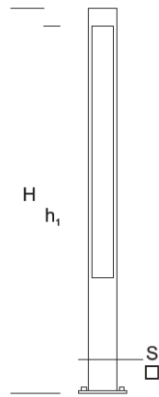

## Garden Lamp BOVER K 2,5 COB

### DETAILED DESCRIPTION

INDEX	NAZWA NAME	WYMIARY / DIMENSIONS (cm)		ŹRÓDŁO ŚWIATEŁA / SOURCE OF LIGHT			OPRAWA / FIXTURE			FUNDAMENT FOUNDATION
		H/h <sub>1</sub> /h <sub>2</sub>	S	W	lm	lm / W	W	lm	lm / W	
172-00..-000106	BOVER K LO 2,5 COB	249/244	15x15	16,5	2800	180	18	2160	120	FBK-90/18

### PRODUCT DESCRIPTION

Modern LED lantern with a square cross-section. Its column is made of aluminium profiles joined together. In the upper part, the accessories chamber is closed by a plate with a sealed LED module (with the lens) mounted from the outside and a heat-sink - from the inside. Optionally, an IP 54 plug socket can be mounted.

HEIGHT: 2,5 m