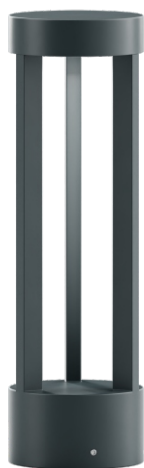

ELMARCO
GOOD FORM FOR LIGHTING

ELMARCO Technika Świetlna Sp. z o.o. Sp. K.
Ul. Krzemowa 7, 81-577 Gdynia,
tel. (58) 552 84 27

Garden Lamp BOVER O 0,6 COB

OPTICS

„S”

DETAILED DESCRIPTION

INDEX	NAZWA NAME	WYMIARY / DIMENSIONS (cm)		ŹRÓDŁO ŚWIATEŁA / SOURCE OF LIGHT			OPRAWA / FIXTURE			FUNDAMENT FOUNDATION
		H/h ₁	D	W	lm	lm / W	W	lm	lm / W	
172-00.-000142	BOVER O LO 0,6 COB	60/55	18	6,5	1440	180	8,5	960	120	FBO-35/9

Data for: Ra > 80, 4000K, 700mA. Source of light and integrated control gear, replacement only by the manufacturer's service.

PRODUCT DESCRIPTION

A modern LED lantern, the column of which consists of three aluminum profiles, connecting the lower cylindrical part with the upper ring, in which a sealed LED light source is placed.

HEIGHT: 0,6 m

TECHNICAL SPECIFICATIONS

Voltage	230 V
Source power / fixture	Recommended: Integrated 8,5 W/960 lm
Lifetime	70.000 h LB 80/20
Optics	S
Ambient temperature	-30 ÷ +45
Light color	4000 3000 *
Ingress Protection	IP65
Protection class	I II *
CE	Yes

* choice

MECHANICAL DATA

Foundation	FBO-35/9
Column/body material	Aluminium
Lampshade	PMMA
Metal color	<div style="display: flex; align-items: center;"> <div style="width: 20px; height: 20px; background-color: #f0f0f0; margin-right: 5px;"></div> White 9003 </div> <div style="display: flex; align-items: center; margin-top: 5px;"> <div style="width: 20px; height: 20px; background-color: #808080; margin-right: 5px;"></div> Grey 7043 </div> <div style="display: flex; align-items: center; margin-top: 5px;"> <div style="width: 20px; height: 20px; background-color: #404040; margin-right: 5px;"></div> Graphite 7016 </div> <div style="display: flex; align-items: center; margin-top: 5px;"> <div style="width: 20px; height: 20px; background-color: #202020; margin-right: 5px;"></div> Black 9005 </div>
	RAL*