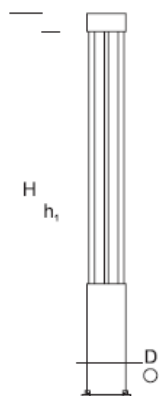

ELMARCO
GOOD FORM FOR LIGHTING

ELMARCO Technika Świetlna Sp. z o.o. Sp. K.
Ul. Krzemowa 7, 81-577 Gdynia,
tel. (58) 552 84 27

Garden Lamp BOVER O 0,6 COB

OPTICS

„S”

DETAILED DESCRIPTION

INDEX	NAZWA NAME	WYMIARY / DIMENSIONS (cm)		ŹRÓDŁO ŚWIATEŁA / SOURCE OF LIGHT			OPRAWA / FIXTURE			FUNDAMENT FOUNDATION
		H/h ₁	D	W	lm	lm / W	W	lm	lm / W	
172-00.-000142	BOVER O LO 0,6 COB	60/55	18	6,5	1440	180	8,5	960	120	FBO-35/9

Data for: Ra > 80, 4000K, 700mA. Source of light and integrated control gear, replacement only by the manufacturer's service.

PRODUCT DESCRIPTION

A modern LED lantern, the column of which consists of three aluminum profiles, connecting the lower cylindrical part with the upper ring, in which a sealed LED light source is placed.

HEIGHT: 0,6 m

TECHNICAL SPECIFICATIONS

Voltage	230 V
Source power / fixture	Recommended: Integrated 8,5 W/960 lm
Lifetime	70.000 h LB 80/20
Optics	S
Ambient temperature	-30 ÷ +45
Light color	4000 3000 *
Ingress Protection	IP65
Protection class	I II *
CE	Yes

* choice

MECHANICAL DATA

Foundation	FBO-35/9
Column/body material	Aluminium
Lampshade	PMMA
Metal color	<div style="display: flex; align-items: center;"> <div style="width: 20px; height: 20px; background-color: #f0f0f0; margin-right: 5px;"></div> White 9003 </div> <div style="display: flex; align-items: center; margin-top: 5px;"> <div style="width: 20px; height: 20px; background-color: #808080; margin-right: 5px;"></div> Grey 7043 </div> <div style="display: flex; align-items: center; margin-top: 5px;"> <div style="width: 20px; height: 20px; background-color: #404040; margin-right: 5px;"></div> Graphite 7016 </div> <div style="display: flex; align-items: center; margin-top: 5px;"> <div style="width: 20px; height: 20px; background-color: #202020; margin-right: 5px;"></div> Black 9005 </div>
	RAL*