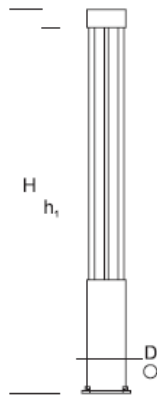

## Garden Lamp BOVER O 1,2 COB

### DETAILED DESCRIPTION

INDEX	NAZWA NAME	WYMIARY / DIMENSIONS (cm)		ŹRÓDŁO ŚWIATEŁA / SOURCE OF LIGHT			OPRAWA / FIXTURE			FUNDAMENT FOUNDATION
		H/h <sub>1</sub>	D	W	lm	lm / W	W	lm	lm / W	
172-00.-000157	BOVER O LO 1,2 COB	120/115	18	6,5	1440	180	8,5	960	120	FBO-50/9

### PRODUCT DESCRIPTION

A modern LED lantern, the column of which consists of three aluminum profiles, connecting the lower cylindrical part with the upper ring, in which a sealed LED light source is placed.

HEIGHT: 1,2 m