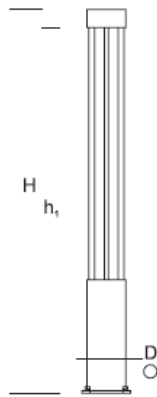

ELMARCO
GOOD FORM FOR LIGHTING

ELMARCO Technika Świetlna Sp. z o.o. Sp. K.
Ul. Krzemowa 7, 81-577 Gdynia,
tel. (58) 552 84 27

Garden Lamp BOVER O 2,5 COB

OPTICS

„S”

DETAILED DESCRIPTION

INDEX	NAZWA NAME	WYMIARY / DIMENSIONS (cm)		ŹRÓDŁO ŚWIATEŁA / SOURCE OF LIGHT			OPRAWA / FIXTURE			FUNDAMENT FOUNDATION
		H/h ₁	D	W	lm	lm / W	W	lm	lm / W	
172-00.-000158	BOVER O LO 2,5 COB	250/244	18	16,5	3000	180	18	2160	120	FBK-50/16

Data for: Ra > 80, 4000K, 700mA. Source of light and integrated control gear, replacement only by the manufacturer's service.

PRODUCT DESCRIPTION

A modern LED lantern, the column of which consists of three aluminum profiles, connecting the lower cylindrical part with the upper ring, in which a sealed LED light source is placed.

HEIGHT: 2,5 m

TECHNICAL SPECIFICATIONS

Voltage	230 V
Source power / fixture	Recommended: Integrated 18 W/2160 lm
Lifetime	70.000 h LB 80/20
Optics	S
Ambient temperature	-30 ÷ +45
Light color	4000 3000 *
Ingress Protection	IP65
Protection class	I II *
CE	Yes

* choice

MECHANICAL DATA

Foundation	FBK-50/16
Column/body material	Aluminium
Lampshade	PMMA
Metal color	<div style="display: flex; align-items: center;"> <div style="width: 20px; height: 20px; background-color: #f0f0f0; margin-right: 5px;"></div> White 9003 <div style="width: 20px; height: 20px; background-color: #808080; margin-right: 5px; margin-top: 5px;"></div> Grey 7043 <div style="width: 20px; height: 20px; background-color: #404040; margin-right: 5px; margin-top: 5px;"></div> Graphite 7016 <div style="width: 20px; height: 20px; background-color: #202020; margin-right: 5px; margin-top: 5px;"></div> Black 9005 <div style="margin-left: 10px; border: 1px solid black; padding: 2px;">RAL*</div> </div>