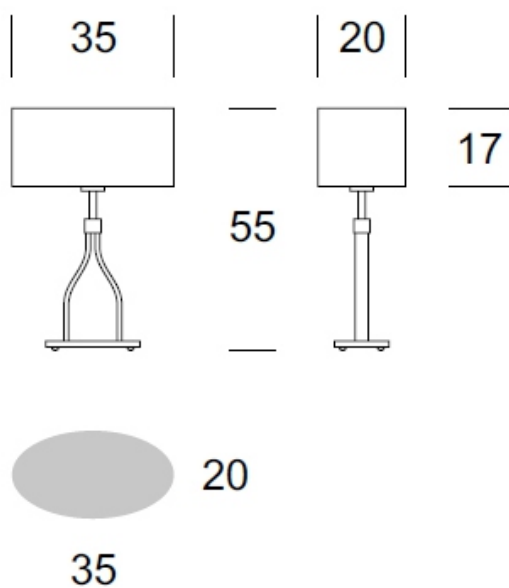

STUDY LAMP BRANDY

PRODUCT DESCRIPTION

Series of BRANDY lights are modern fixtures characterised by high-quality materials and careful finishing. They will make your home's interior an original and comfortable place. The unique oval shaped luminaires along with decorative elements will find use in every room.

TECHNICAL DATA

Number of light sources	1
Voltage	230 V
Source of light	Recommended: 1x E-27
Optics	S
Light color	-
Protection class	I
Degree of protection	IP20
CE ∇ $\oplus$	Yes
Mounting	-

MATERIAL - FINISH - VARIANTS

Body material	Metal
Metal colour	Inox Black Patina
Lampshade material	Synetic fabric / PVC
	Ecru Turquoise Black
Switching on	On cable

LOGISTICS

Packaging	a collective carton according to order individual carton