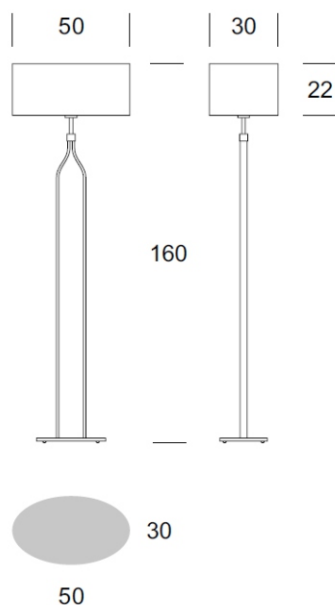

FLOOR LAMP BRANDY

PRODUCT DESCRIPTION

Series of BRANDY lights are modern fixtures characterised by high-quality materials and careful finishing. They will make your home's interior an original and comfortable place. The unique oval shaped luminaires along with decorative elements will find use in every room.

TECHNICAL DATA

Number of light sources	1
Voltage	230 V
Source of light	Recommended: 1x E-27
Optics	S
Light color	-
Protection class	I
Degree of protection	IP20
CE ∇ \oplus	Yes
Mounting	-

MATERIAL - FINISH - VARIANTS