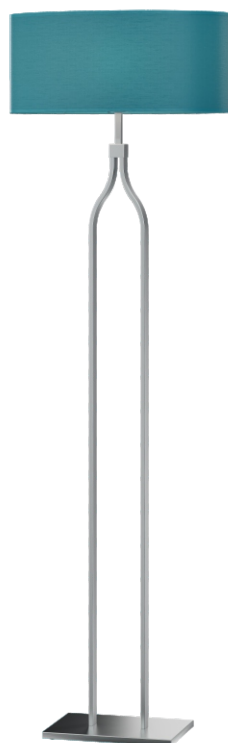

FLOOR LAMP BRANDY

PRODUCT DESCRIPTION

Series of BRANDY lights are modern fixtures characterised by high-quality materials and careful finishing. They will make your home's interior an original and comfortable place. The unique oval shaped luminaires along with decorative elements will find use in every room.

TECHNICAL DATA

Number of light sources	1
Voltage	230 V
Source of light	Recommended: 1x E-27
Optics	S
Light color	-
Protection class	I
Degree of protection	IP20
CE ∇ \oplus	Yes
Mounting	-

MATERIAL - FINISH - VARIANTS

Body material	Metal
Metal colour	 Inox  Black  Patina
Lampshade material	Synetic fabric / PVC
	 Ecru  Turquoise  Black
Switching on	On cable

LOGISTICS

Packaging	a collective carton according to order individual carton
-----------	---