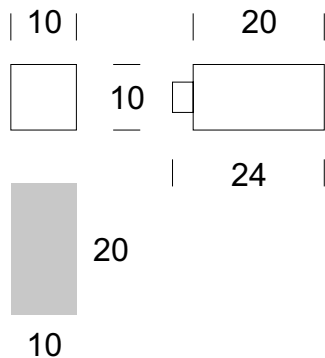

SCONCE BRIK A 2 D

PRODUCT DESCRIPTION

BRIK series consists of simple and elegant luminaires that can be applied in modern hotel and residential interiors. Minimalistic design of the lamp allows to create a subtle vibe and thanks to its simplicity it will perfectly match different modern interiors. Fixture is made of aluminium and comes in black or white colors. Glass is made of PMMA.

TECHNICAL DATA

Number of light sources	2
Voltage	230 V
Source of light	Recommended: 2 x GU10 or 2 x G9
Optics	S
Light color	-
Protection class	I
Degree of protection	IP20
CE ∇ \oplus	Yes
Mounting	On the wall