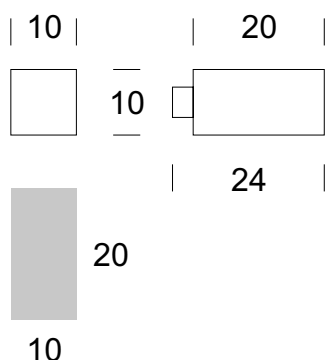

## SCONCE BRIK A 2 U/D

### TECHNICAL DATA

Number of light sources	2
Voltage	230 V
Source of light	Recommended: 2 x GU10 or 2 x G9
Optics	<b>S</b>
Light color	-
Protection class	<b>I</b>
Degree of protection	IP20
CE	Yes
Mounting	On the wall