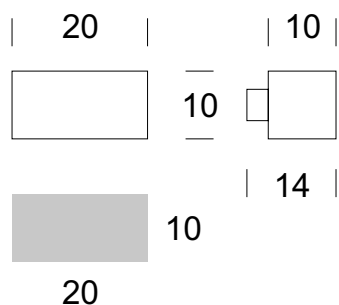

SCONCE BRIK B 2 D

PRODUCT DESCRIPTION

BRIK series consists of simple and elegant luminaires that can be applied in modern hotel and residential interiors. Minimalistic design of the lamp allows to create a subtle vibe and thanks to its simplicity it will perfectly match different modern interiors. Fixture is made of aluminium and comes in black or white colors. Glass is made of PMMA.

TECHNICAL DATA

Number of light sources	2
Voltage	230 V
Source of light	Recommended: 2 x GU10 or 2 x G9
Optics	S
Light color	-
Protection class	I
Degree of protection	IP20
CE	Yes
Mounting	On the wall

MATERIAL - FINISH - VARIANTS