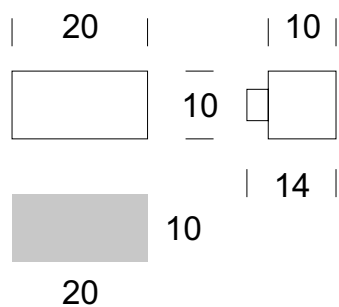

SCONCE BRIK B 2 U/D

PRODUCT DESCRIPTION

BRIK series consists of simple and elegant luminaires that can be applied in modern hotel and residential interiors. Minimalistic design of the lamp allows to create a subtle vibe and thanks to its simplicity it will perfectly match different modern interiors. Fixture is made of aluminium and comes in black or white colors. Glass is made of PMMA.

TECHNICAL DATA

Number of light sources	2
Voltage	230 V
Source of light	Recommended: 2 x GU10 or 2 x G9
Optics	S
Light color	-
Protection class	I
Degree of protection	IP20
CE	Yes
Mounting	On the wall

MATERIAL - FINISH - VARIANTS