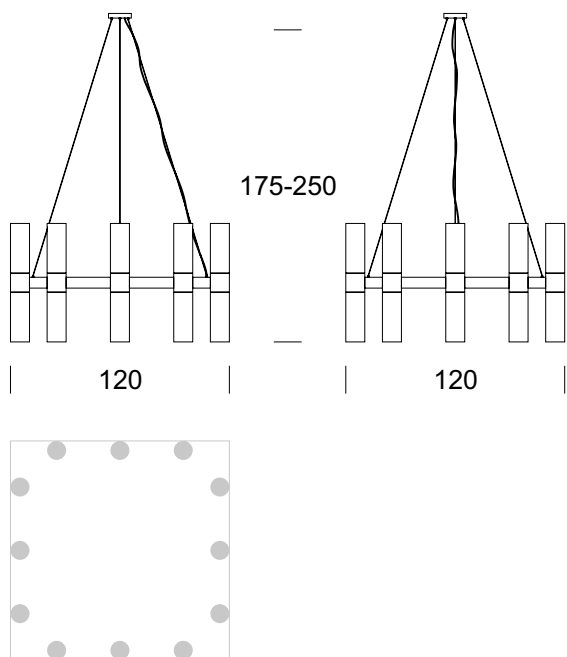

## CHANDELIER CARLO BIS 12 UP/DOWN

### PRODUCT DESCRIPTION

The CARLO series of lamps is made of metal and comes in three colors to choose from: black, silver and graphite. RAL palette colours are also available. White, frosted mat lampshades.

### TECHNICAL DATA

Number of light sources	24
Voltage	230 V
Source of light	Recommended: 24 x 7,5 W LED
Optics	<b>S</b>
Light color	-
Protection class	<b>I</b>
Degree of protection	IP20
CE $\nabla$ $\oplus$	Yes
Mounting	On the ceiling