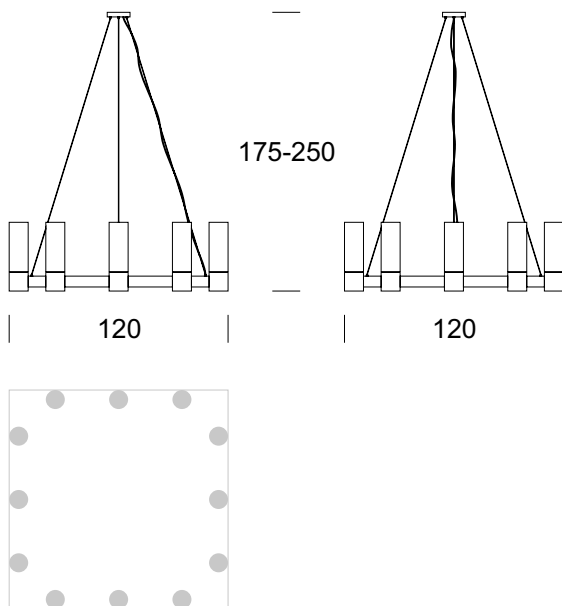

CHANDELIER CARLO BIS 12 UP

Dane oprawy

Zalecane źródła światła

PRODUCT DESCRIPTION

The CARLO series of lamps is made of metal and comes in three colors to choose from: black, silver and graphite. RAL palette colours are also available. White, frosted mat lampshades.

TECHNICAL DATA

Number of light sources	12
Voltage	230 V
Source of light	Recommended: 12 x 7,5 W LED
Optics	S
Light color	-
Protection class	I
Degree of protection	IP20
CE	Yes
Mounting	On the ceiling

MATERIAL - FINISH - VARIANTS