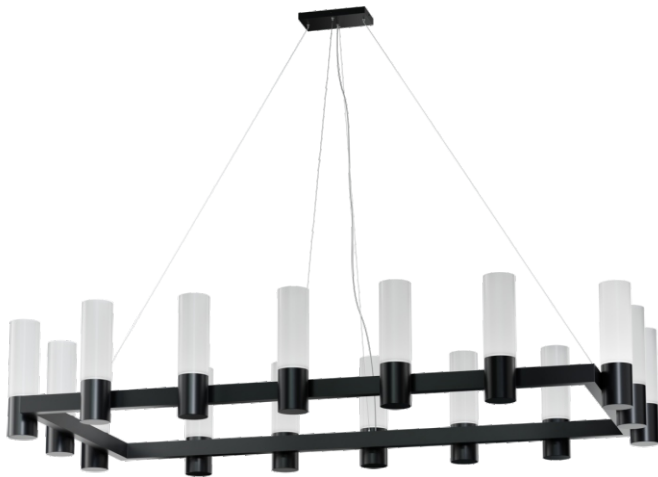

ELMARCO
GOOD FORM FOR LIGHTING

ELMARCO Technika Świetlna Sp. z o.o. Sp. K.
Ul. Krzemowa 7, 81-577 Gdynia,
tel. (58) 552 84 27

CHANDELIER CARLO BIS 16 UP

Dane oprawy

Zalecane źródła światła

PRODUCT DESCRIPTION

The CARLO series of lamps is made of metal and comes in three colors to choose from: black, silver and graphite. RAL palette colours are also available. White, frosted mat lampshades.

TECHNICAL DATA

Number of light sources	16
Voltage	230 V
Source of light	Recommended: 16 x 7,5 W LED
Optics	S
Light color	-
Protection class	I
Degree of protection	IP20
CE	Yes
Mounting	On the ceiling

MATERIAL - FINISH - VARIANTS

Body material	Metal
Metal colour	Inox Chrome Black
Lampshade material	Glass
	Opal mat
Switching on	Switch in the wall

LOGISTICS

Packaging	a collective carton according to order individual carton
-----------	---