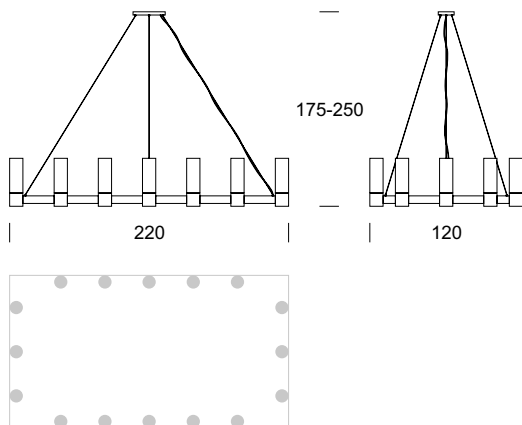

ELMARCO
GOOD FORM FOR LIGHTING

ELMARCO Technika Świetlna Sp. z o.o. Sp. K.
Ul. Krzemowa 7, 81-577 Gdynia,
tel. (58) 552 84 27

CHANDELIER CARLO BIS 16 UP

Dane oprawy

Zalecane źródła światła

PRODUCT DESCRIPTION

The CARLO series of lamps is made of metal and comes in three colors to choose from: black, silver and graphite. RAL palette colours are also available. White, frosted mat lampshades.

TECHNICAL DATA

Number of light sources	16
Voltage	230 V
Source of light	Recommended: 16 x 7,5 W LED
Optics	S
Light color	-
Protection class	I
Degree of protection	IP20
CE	Yes
Mounting	On the ceiling

MATERIAL - FINISH - VARIANTS

Body material	Metal
Metal colour	Inox Chrome Black
Lampshade material	Glass
	Opal mat
Switching on	Switch in the wall

LOGISTICS

Packaging	a collective carton according to order individual carton