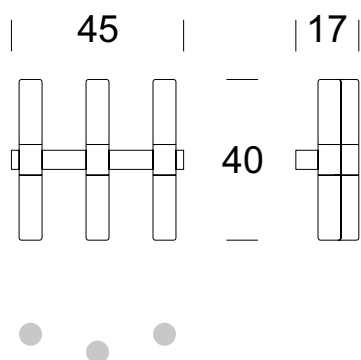

SCONCE CARLO 3 M UP/DOWN

PRODUCT DESCRIPTION

The CARLO series of lamps is made of metal and comes in three colors to choose from: black, silver and graphite. RAL palette colours are also available. White, frosted mat lampshades.

TECHNICAL DATA

Number of light sources	6
Voltage	230 V
Source of light	Recommended: 6 x 5 W LED GU10
Optics	S
Light color	-
Protection class	I
Degree of protection	IP20
CE	Yes
Mounting	On the wall

MATERIAL - FINISH - VARIANTS