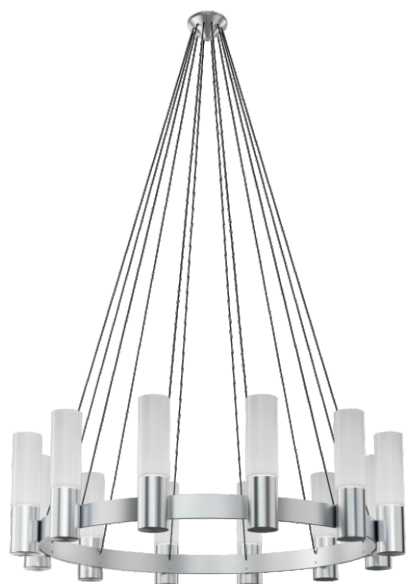

CHANDELIER CARLO 12 UP

PRODUCT DESCRIPTION

The CARLO series of lamps is made of metal and comes in three colors to choose from: black, silver and graphite. RAL palette colours are also available. White, frosted mat lampshades.

TECHNICAL DATA

Number of light sources	12
Voltage	230 V
Source of light	Recommended: 12 x 7,5 W
Optics	S
Light color	-
Protection class	I
Degree of protection	IP20
CE ∇ \oplus	Yes
Mounting	On the ceiling

MATERIAL - FINISH - VARIANTS

Body material	Metal
Metal colour	 Inox  Gold  Black
Lampshade material	Glass
	 Opal mat
Switching on	Switch in the wall

LOGISTICS

Packaging	a collective carton according to order individual carton
-----------	---