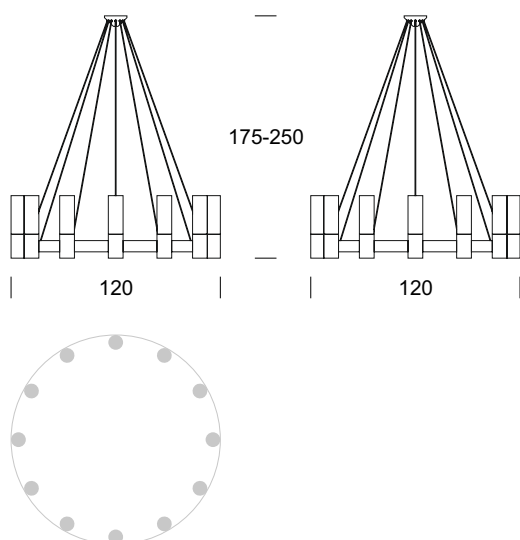

CHANDELIER CARLO 12 UP

PRODUCT DESCRIPTION

The CARLO series of lamps is made of metal and comes in three colors to choose from: black, silver and graphite. RAL palette colours are also available. White, frosted mat lampshades.

TECHNICAL DATA

Number of light sources	12
Voltage	230 V
Source of light	Recommended: 12 x 7,5 W
Optics	S
Light color	-
Protection class	I
Degree of protection	IP20
CE ∇ \oplus	Yes
Mounting	On the ceiling