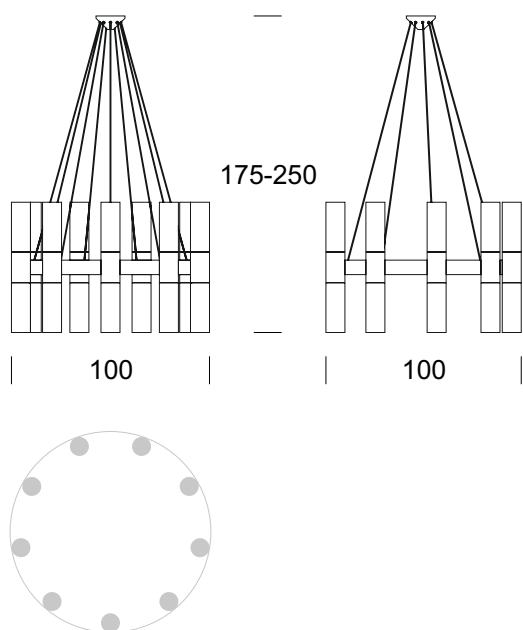

CHANDELIER CARLO 5 UP/DOWN

Luminaire data

Recommended light sources

PRODUCT DESCRIPTION

The CARLO series of lamps is made of metal and comes in three colors to choose from: black, silver and graphite. RAL palette colours are also available. White, frosted mat lampshades.

TECHNICAL DATA

Number of light sources	10
Voltage	230 V
Source of light	Recommended: 10 x 5 W LED GU10
Optics	S
Light color	-
Protection class	I
Degree of protection	IP20
CE ∇ \oplus	Yes
Mounting	On the ceiling