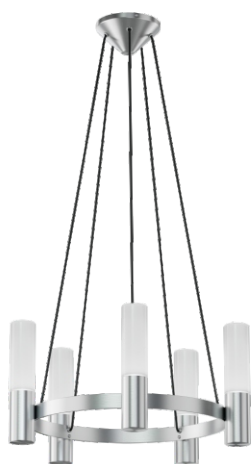

ELMARCO
GOOD FORM FOR LIGHTING

ELMARCO Technika Świetlna Sp. z o.o. Sp. K.
Ul. Krzemowa 7, 81-577 Gdynia,
tel. (58) 552 84 27

CHANDELIER CARLO 5 UP

PRODUCT DESCRIPTION

The CARLO series of lamps is made of metal and comes in three colors to choose from: black, silver and graphite. RAL palette colours are also available. White, frosted mat lampshades.

TECHNICAL DATA

Number of light sources	5
Voltage	230 V
Source of light	Recommended: 5 x 5 W LED
Optics	S
Light color	-
Protection class	I
Degree of protection	IP20
CE ∇ \oplus	Yes
Mounting	On the ceiling

MATERIAL - FINISH - VARIANTS

Body material	Metal
Metal colour	 Inox  Gold  Black
Lampshade material	Glass
	 Opal mat
Switching on	Switch in the wall

LOGISTICS

Packaging	a collective carton according to order individual carton
-----------	---