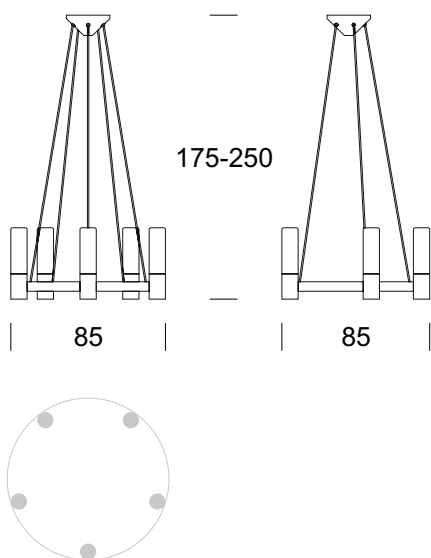

ELMARCO
GOOD FORM FOR LIGHTING

ELMARCO Technika Świetlna Sp. z o.o. Sp. K.
Ul. Krzemowa 7, 81-577 Gdynia,
tel. (58) 552 84 27

CHANDELIER CARLO 5 UP

PRODUCT DESCRIPTION

The CARLO series of lamps is made of metal and comes in three colors to choose from: black, silver and graphite. RAL palette colours are also available. White, frosted mat lampshades.

TECHNICAL DATA

Number of light sources	5
Voltage	230 V
Source of light	Recommended: 5 x 5 W LED
Optics	S
Light color	-
Protection class	I
Degree of protection	IP20
CE ∇ \oplus	Yes
Mounting	On the ceiling