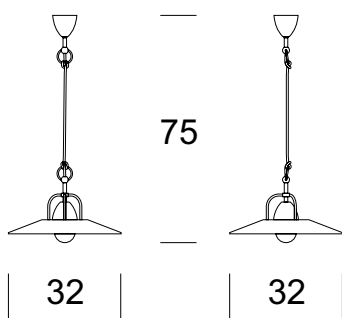

PENDANT LAMP CASINO